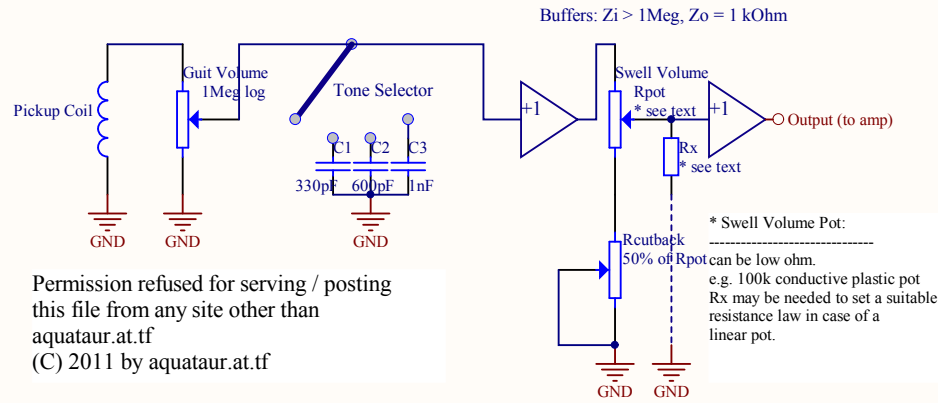

External tone- and volume control for steel guitar and volume-swell pedal with cutback preset and buffering

Title		
External tone- and volume control for steel guitar and volume-swell pedal with cutback preset and buffering		
Size	Number	Revision
A4		1.0
Date:	18.09.2011	Sheet of 1/1
File:	D:\projekte\pedals\steel guitar.SchDoc	Drawn By: HG