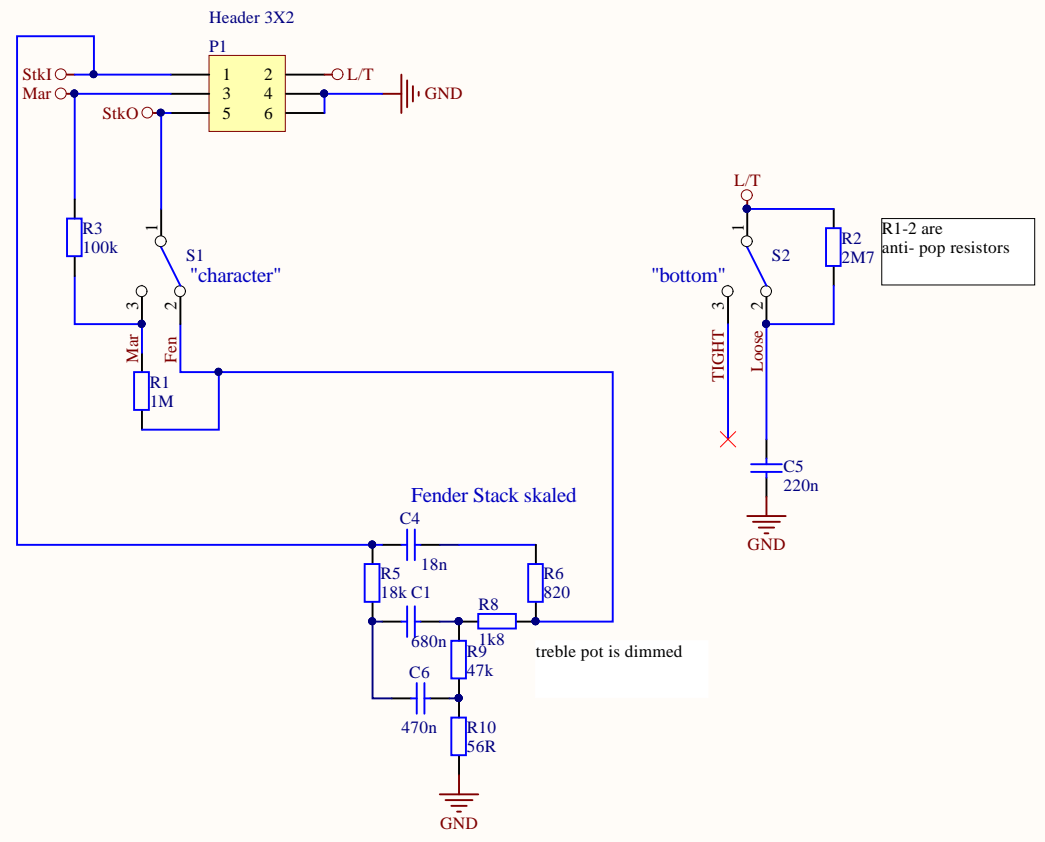

Zdrive = 10R (op amp output)
 Zload, min = 47k (op-amp input)

R3 compensates for loudness differences between stack switching (MAR louder); this adds onto R38

Permission refused for serving / posting this file from any site other than <http://me.aquataur.guru>

Title Son Of R.O.G. Thunderbird 1.2			
Size A4	Number Character switches (aquataur version)	Revision 1.1	
Date: 04.02.2022	Sheet of 1/1		Drawn By: HG
File: D:\projekte\...\stack.SchDoc		Drawn By: HG	