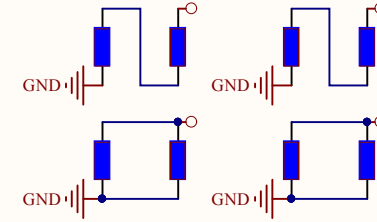

3 Series and parallel modes ea.

NECK BOTH BRIDGE

SER PAR

I-PAIR NATIV O-PAIR

Series (Neck/Both/Bridge humbucking)
X... don't care

NECK BOTH BRIDGE

SER PAR

I-PAIR NATIV O-PAIR

Parallel (Neck/Both/Bridge- both coils selected and humbucking)

Inner humbucking pair and singles

NECK BOTH BRIDGE

SER PAR

I-PAIR NATIV O-PAIR

Inner pair (Neck inner and Bridge inner humbucking)

NECK BOTH BRIDGE

NECK BOTH BRIDGE

SER PAR

I-PAIR NATIV O-PAIR

Bridge single outer (not humbucking)

Permission refused for serving / posting
this file from any site other than
aquataur.at.tf

Title G&L L-2000 serial/inner/parallel/outer/single switching		
Size A4	Number Pickup Selection Chart	Revision 1.0
Date: 09.04.2019	Sheet of	
File: D:\projekte\...\pickup selection.SchDoc	Drawn By: HG	