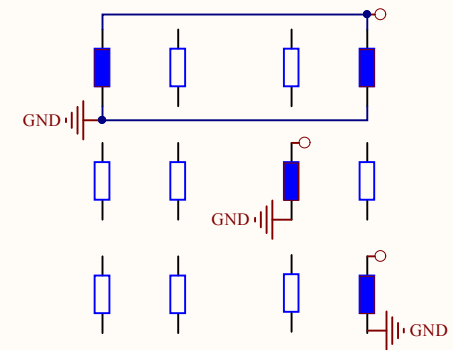

Parallel (Neck/Both/Bridge- both coils selected and humbucking)

Inner humbucking pair and singles

NECK BOTH BRIDGE

SER PAR

I-PAIR NATIV O-PAIR

Inner pair (Neck inner and Bridge inner humbucking)

NECK BOTH BRIDGE

SER PAR

I-PAIR NATIV O-PAIR

Neck single inner (not humbucking)

NECK BOTH BRIDGE

SER PAR

I-PAIR NATIV O-PAIR

Neck single outer (not humbucking)

Outer humbucking pair and singles

NECK BOTH BRIDGE

SER PAR

I-PAIR NATIV O-PAIR

Outer pair (Neck outer and Bridge outer humbucking)

NECK BOTH BRIDGE

SER PAR

I-PAIR NATIV O-PAIR

Bridge single inner (not humbucking)

NECK BOTH BRIDGE

SER PAR

I-PAIR NATIV O-PAIR

Bridge single outer (not humbucking)

Permission refused for serving / posting
this file from any site other than
aquataur.at.tf

Title G&L L-2000 serial/inner/parallel/outer/single switching		
Size A4	Number Pickup Selection Chart	Revision 1.0
Date: 09.04.2019	Sheet of	
File: D:\projekte\...\pickup selection.SchDoc	Drawn By: HG	