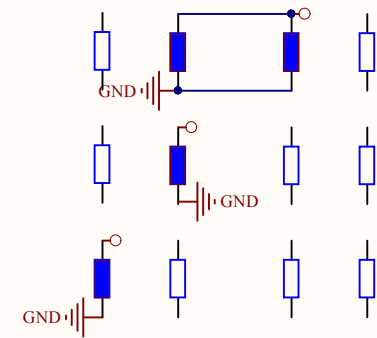

Parallel (Neck/Both/Bridge- both coils selected and humbucking)

Inner humbucking pair and singles

NECK BOTH BRIDGE

SER PAR

I-PAIR NATIV O-PAIR

Inner pair (Neck inner and Bridge inner humbucking)

NECK BOTH BRIDGE

SER PAR

I-PAIR NATIV O-PAIR

Neck single inner (not humbucking)

NECK BOTH BRIDGE

SER PAR

I-PAIR NATIV O-PAIR

Neck single outer (not humbucking)

Outer humbucking pair and singles

NECK BOTH BRIDGE

SER PAR

I-PAIR NATIV O-PAIR

Outer pair (Neck outer and Bridge outer humbucking)

NECK BOTH BRIDGE

SER PAR

I-PAIR NATIV O-PAIR

Bridge single inner (not humbucking)

NECK BOTH BRIDGE

SER PAR

I-PAIR NATIV O-PAIR

Bridge single outer (not humbucking)

Permission refused for serving / posting
this file from any site other than
aquataur.at.tf

Title G&L L-2000 serial/inner/parallel/outer/single switching		
Size A4	Number Pickup Selection Chart	Revision 1.0
Date: 09.04.2019	Sheet of	
File: D:\projekte\...\pickup selection.SchDoc	Drawn By: HG	